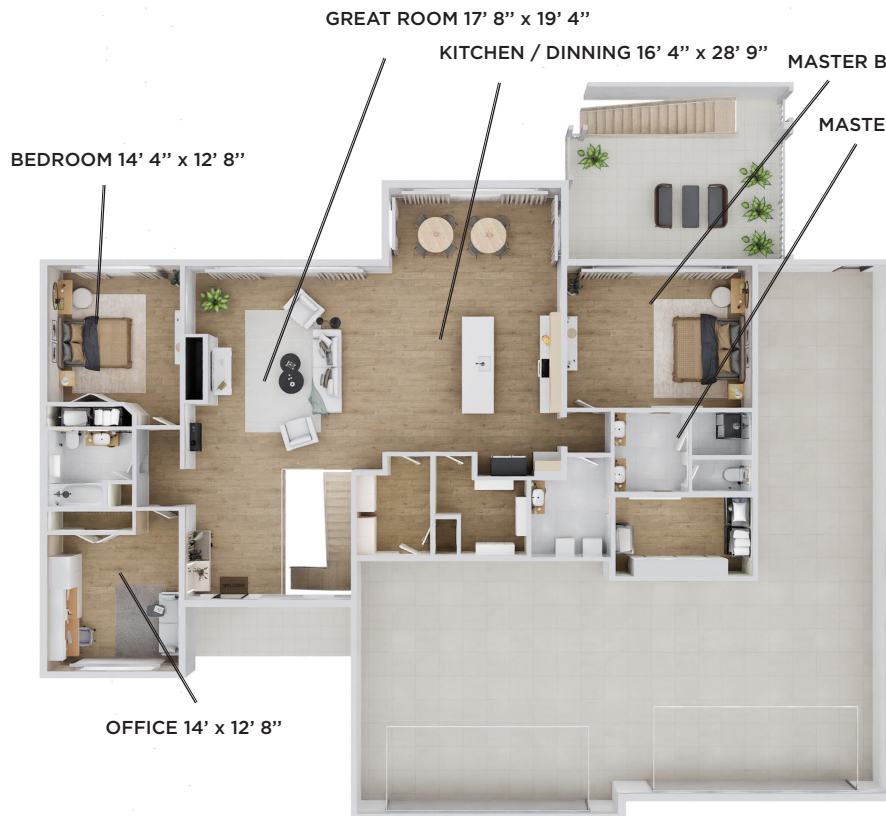

Aspen Plan

6 Bedrooms

4 Bathrooms

4060 sq ft

75' x 70'

**DESTINATION
HOMES**

Aspen Plan

MAIN LEVEL

LOWER LEVEL

Photo and elevation may be shown with options.
Options are subject to change without notice.
Square footage and dimensions are approximate.