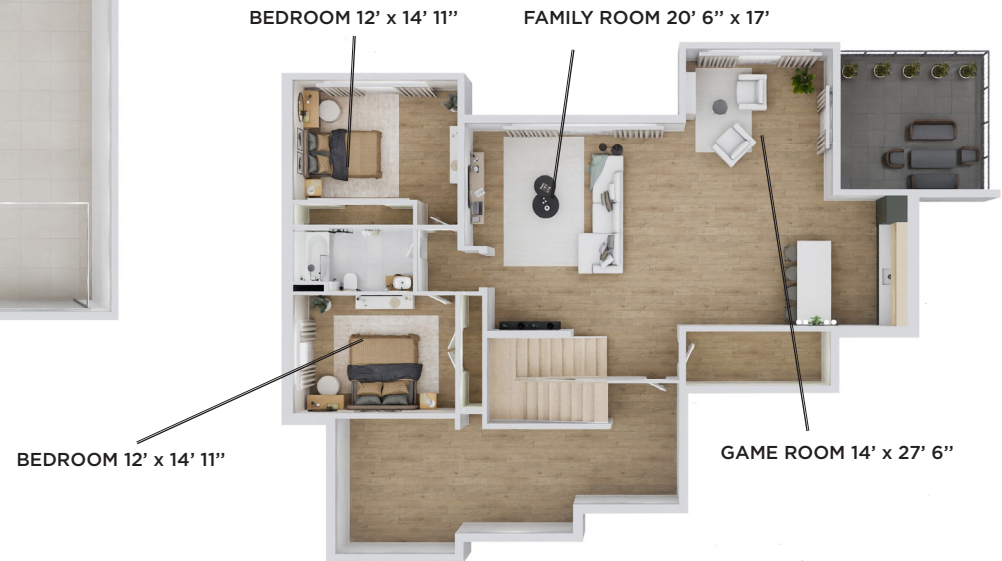

## Rockport Plan

6 Bedrooms	4 Bathrooms	4360 sq ft	70' x 55'
------------	-------------	------------	-----------

**DESTINATION  
HOMES**

## LOWER LEVEL

Photo and elevation may be shown with options. Options are subject to change without notice. Square footage and dimensions are approximate.