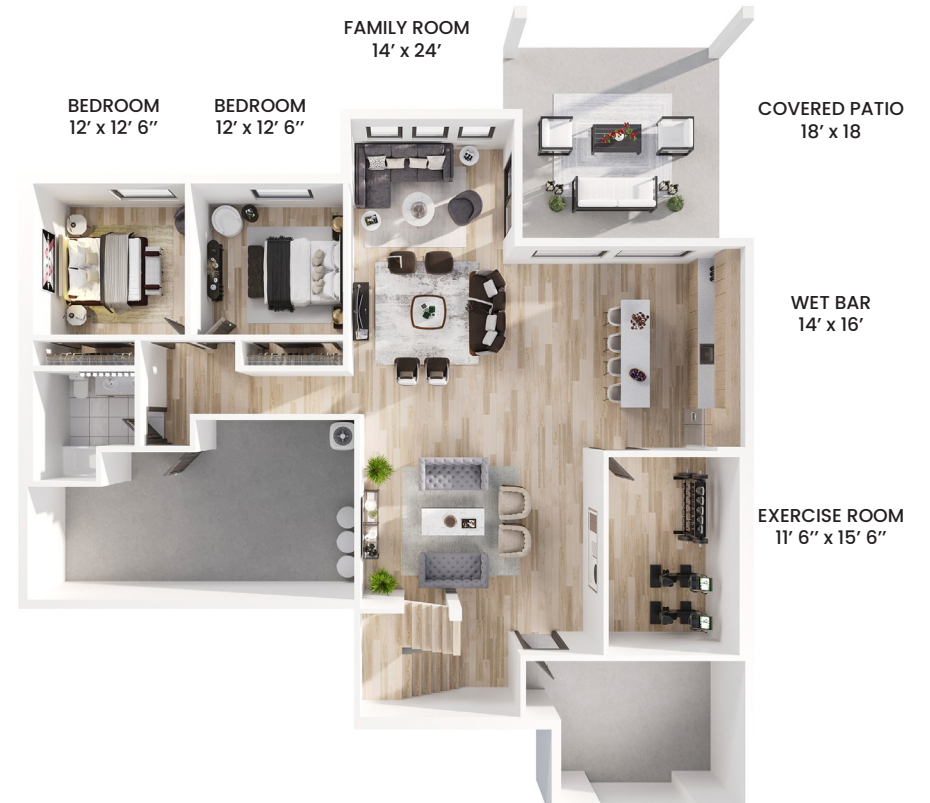

# Cromwell

4 Bedrooms	4 Bathrooms	3993 sq ft	64' x 72'
------------	-------------	------------	-----------

## MAIN LEVEL | 2303 sq ft

## LOWER LEVEL | 1690 sq ft

Photo and elevation may be shown with options. Options are subject to change without notice. Square footage and dimensions are approximate.